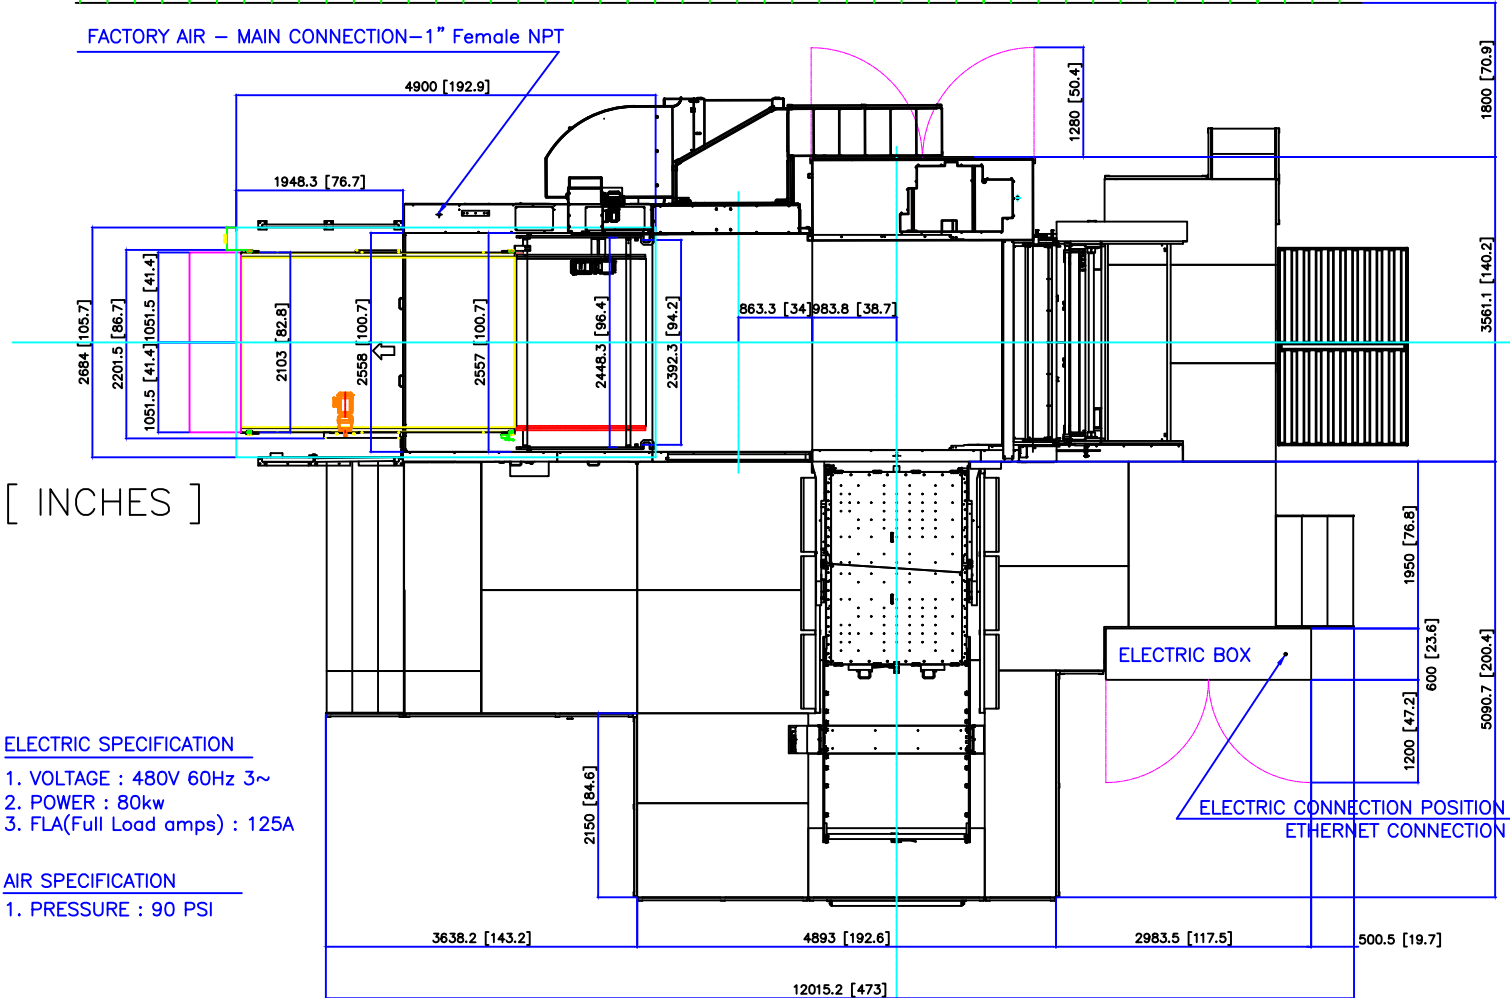

LAY OUT ZENITH 210S PLUS

HIGH PILE 1500mm 59"