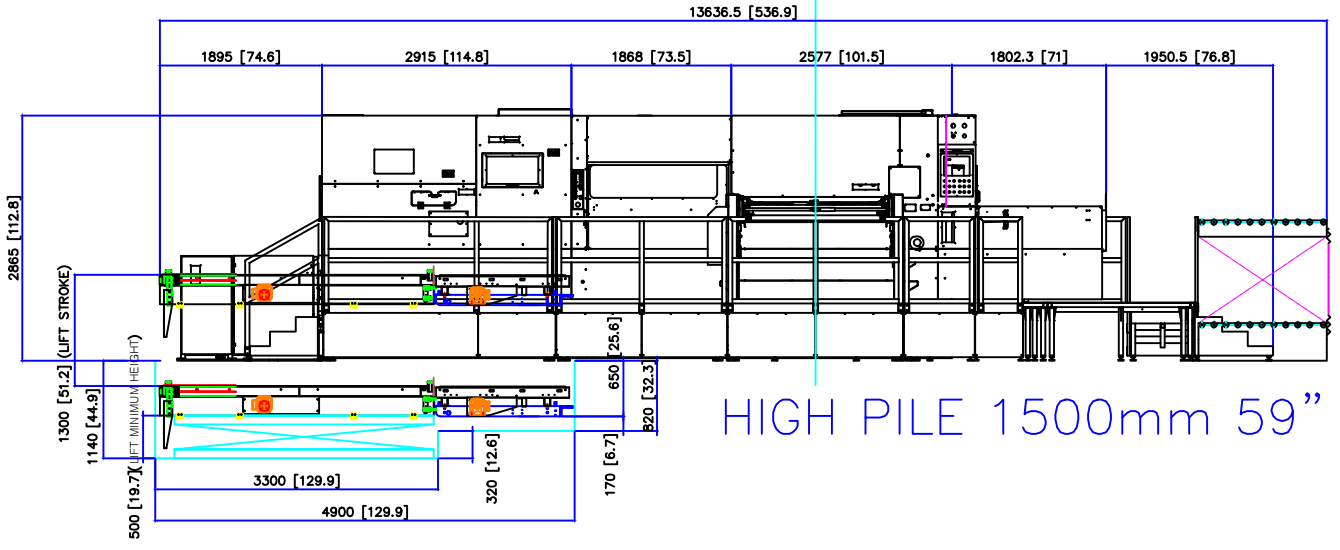

LAY OUT ZENITH 210S PLUS

HIGH PILE 1500mm 59"